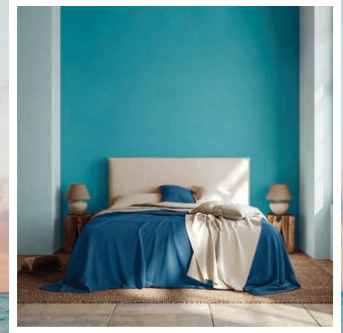

Experience the transformative power of aquatic hues in your home. **Caribbean Sea (G7-A1-2)** and **North Beach (B4-B1-1)** are layered with their paler counterparts **Aqua Pura (G7-C2-2)** and **Inuendo (B3-B1-3)** creating a restorative mood in living rooms and bedrooms.

Welcome a sense of tranquility to the poolside with a splash of **Aqua Pura (G7-C2-2)**.