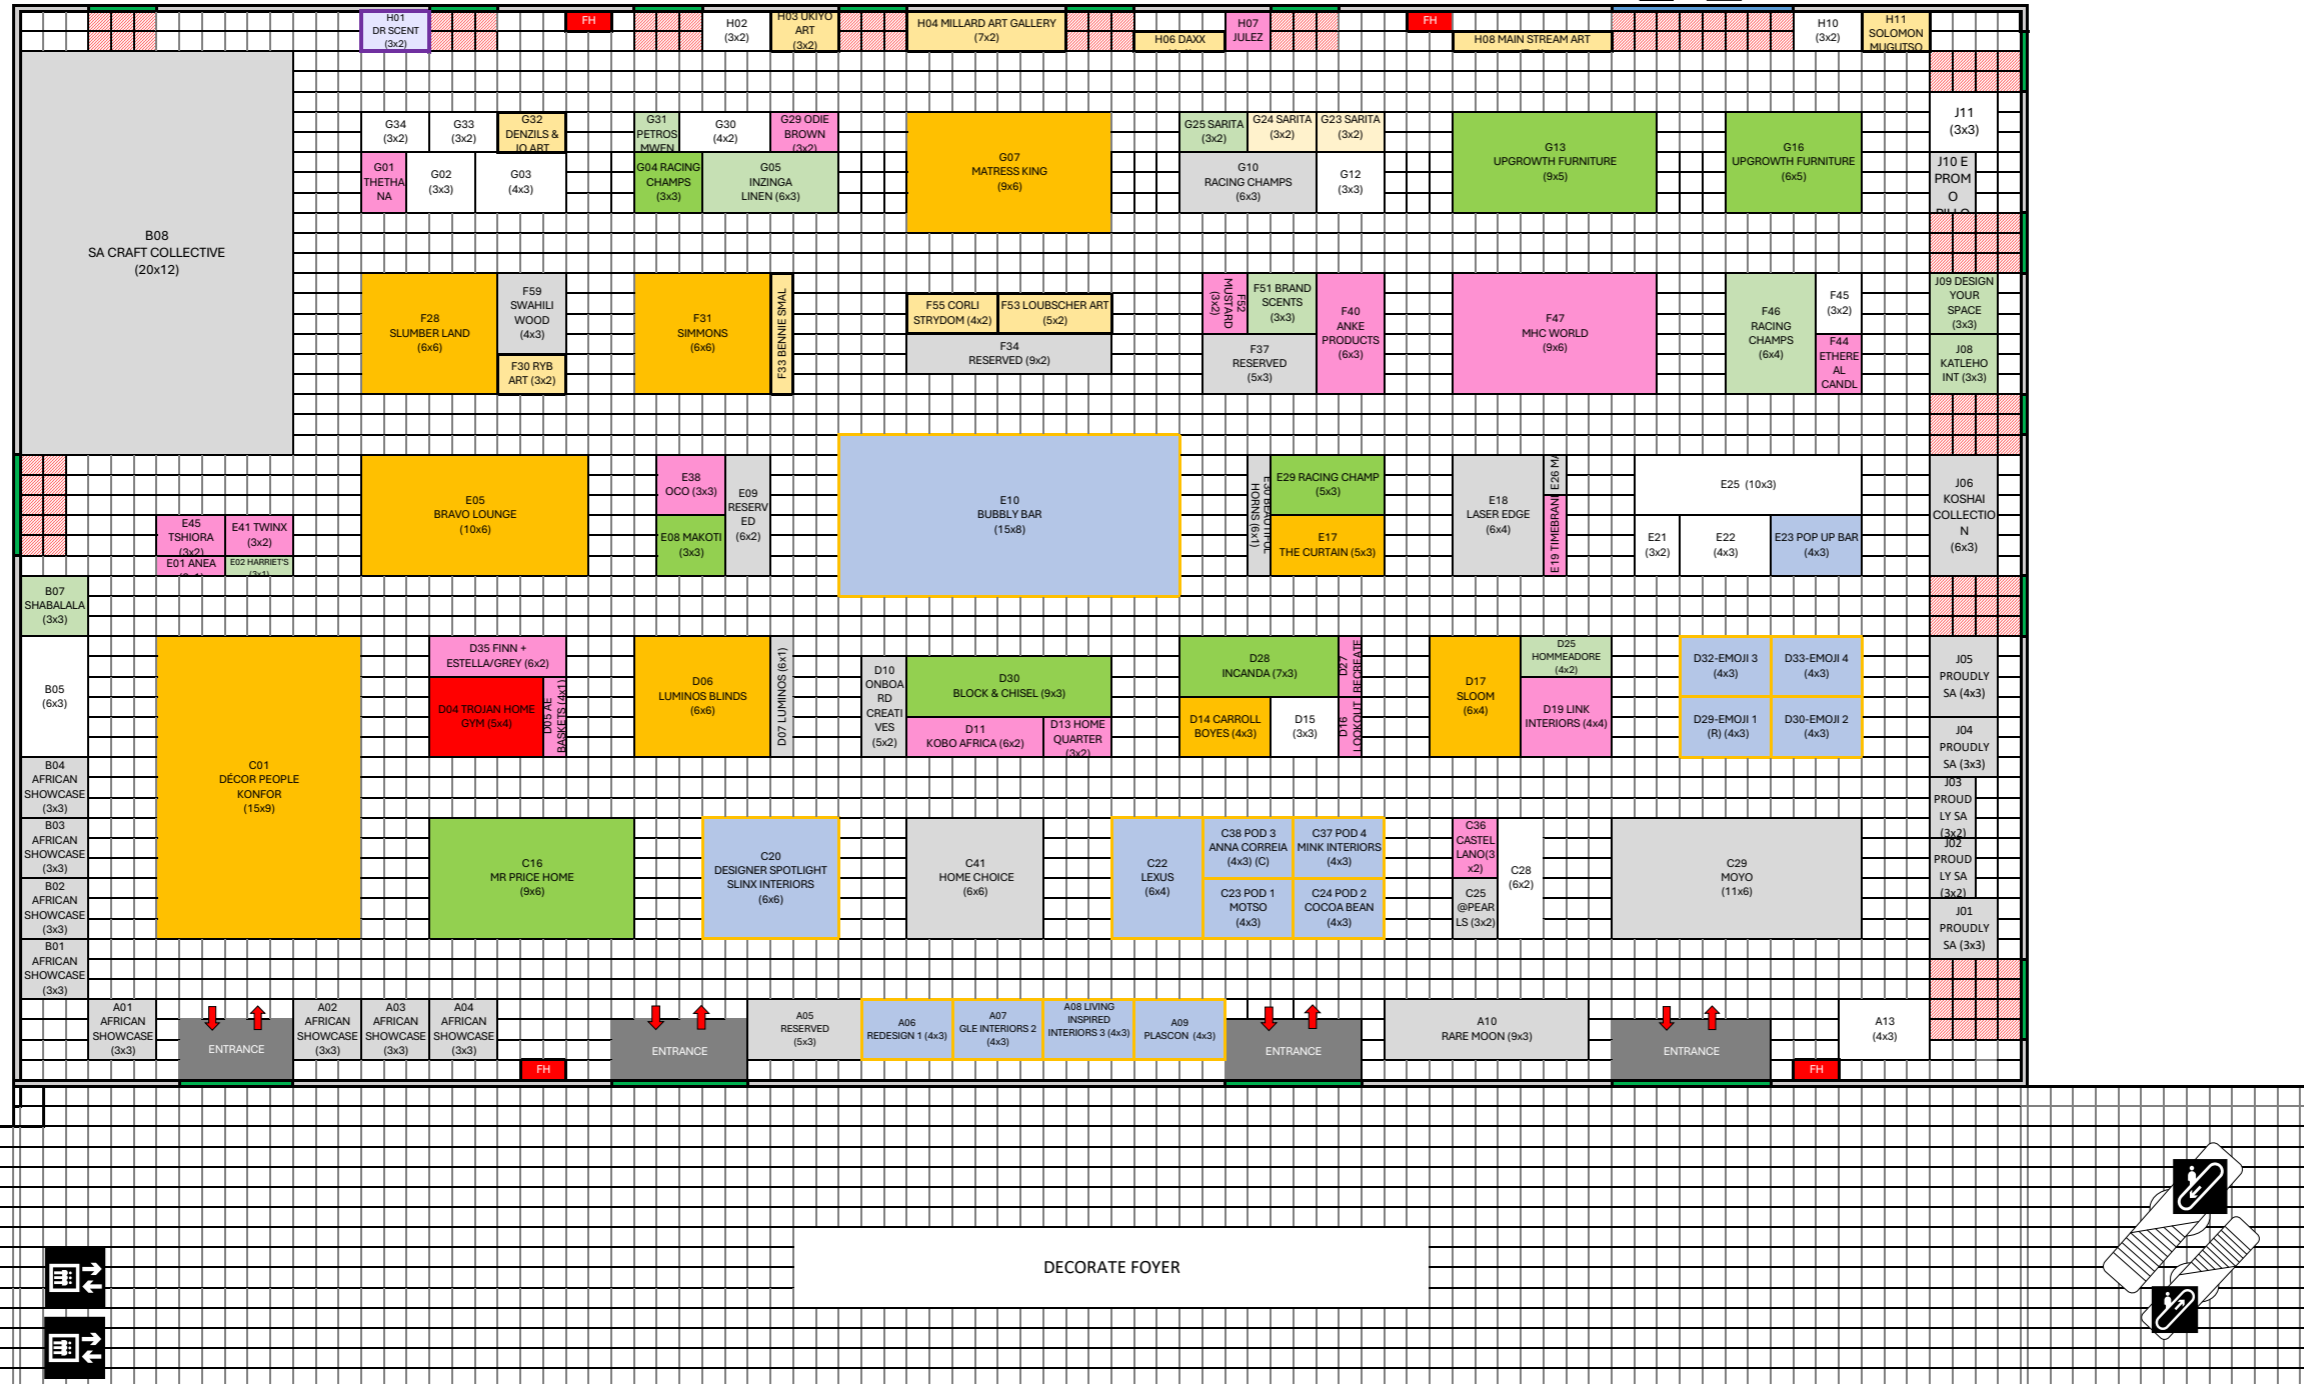

Proud Partners

SAMSUNG

DECOREX JOBURG

- Custom Design Package
- Floor Space Only Package
- SMME Custom Design Package
- Issued Contract
- Shop Kitchen Package
- Provisional / Reserved Contract
- Artist Package
- Feature

KEY	
Fire Equip / Exit	
Doors	
Loading Bay Doors	
Solid Wall	
Electrical Box	

Disclaimer: Floor plan measurements are approximate and are for illustrative purposes only. While RX Africa (Pty) Ltd do not doubt the accuracy of the floor plan, we make no guarantee, warranty or representation as to the accuracy and completeness of the floor plan. We further do not guarantee the placement of the exhibitor's stand or stand number as per the floor plan as this may change. The size of the stand will however not change, unless agreed upon with the exhibitor. At no point in time will RX Africa (Pty) Ltd accept any liability in as far as loss of income, damages (direct or indirect) are concerned as a result of the changing or alteration of this floor plan. The exhibitor hereby accepts all risk in as far as its final placement is concerned and agrees that this floor plan is for illustrative purposes only.